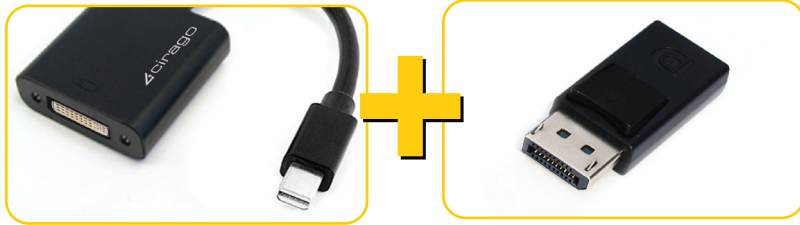

DisplayPort / Mini DisplayPort to DVI Adapter

DPN1021DPM

Connects a DisplayPort or Mini DisplayPort enabled computer to a DVI monitor

- Supports PC resolutions up to 1920x1200 (WUXGA) and HD up to 1080p, 60Hz
- Easy to use, no software required