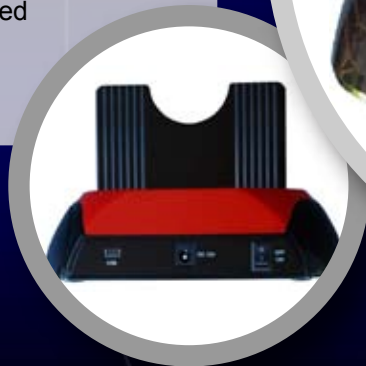

Hard Drive Docking Station

USB with Card Reader

CDD1000

- USB 2.0 Backwards compatible with 1.1
- Plug and Play
- USB hub function with 2 USB 2.0 ports
- Supports 2.5" and 3.5" SATA I/II hard drives
- Supports PC (Windows 98SE/ME/2000/XP/Vista/7), MAC (MAC OS 10.4.8 or above) and Linux
- Active LED Power Indicator
- One-touch backup button activates included PCClone EX Lite back-up software

The CDD1000 Cirago Hard Drive Docking Station is a simple and convenient must-have product for anyone that has spare hard drives lying around. It provides an easy solution for swapping or adding hard drives to your computer, with the flexibility of using 2.5" or 3.5" SATA I/II hard drives, and without the inconvenience of opening up your computer or buying several hard drive enclosures. The one touch backup button on the dock allows you to backup specified folders through the included PC Clone EX Lite software. It also has a 2 port USB hub and a card reader, making this the complete solution for quick access and back up of your data.

Specifications:

Interface	1 x USB 2.0 (device), 2x USB 2.0 (hub) 1x SATA I/II 2.5" or 3.5"
Memory Card Support	MemoryStick/MemoryStick Pro, SD/MMC
Power input	5V, A/C adapter included
Warranty	1 year
Dimension	6.5" x 4.5" x 4"